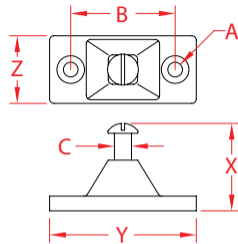

SIDE DECK HINGE

316 STAINLESS STEEL

Import

Precision
Cast

ITEM	A	B	C	FASTENERS	X (height)	Y (length)	Z (width)	WT (lb)	PACKAGING TYPE	EACH (qty)	INNER (qty)	CARTON (qty)	UPC
S3682-0000	0.20"	1.40"	0.24"	(2) #10	1.21"	2.00"	0.90"	0.15	POLYBAG	1	5	225	791506057086

NOTE:
ALL DIMENSIONS ARE NOMINAL (+/- 3%) AND ARE SUBJECT TO CHANGE WITHOUT NOTICE.